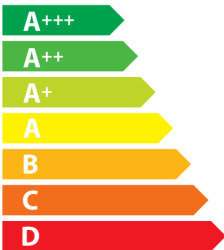

ENERG

енергия · ενεργεια

Y

IJA

IE

IA

FRANKE

340.0679.889

FMY839HE

A+

43

kWh/annum

A_{BCDEFG}

A **B**_{CDEFG}

67 dB

65/2014